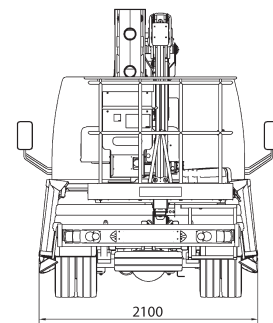

SPECIFICATION

CTEZED 21.3 JHV NISSAN 3,5t

WORKING ENVELOPE

* outreach and height max values and repeatability can change within $\pm 3\%$ due to manufacturing variation and working condition.

DIMENSIONS

CTE S.p.A.
 Headquarter 7 Via Caproni - Rovereto (TN) IT, 38068
 Ph. +39 0464 48.50.50 - Fax +39 0464 48.50.99
 info@ctelift.com - www.ctelift.com
 Factory 5 Loc. Terramatta - Rivoli Veronese (VR) IT, 37010
 CTE UK Ltd Enderby Leicestershire - UK