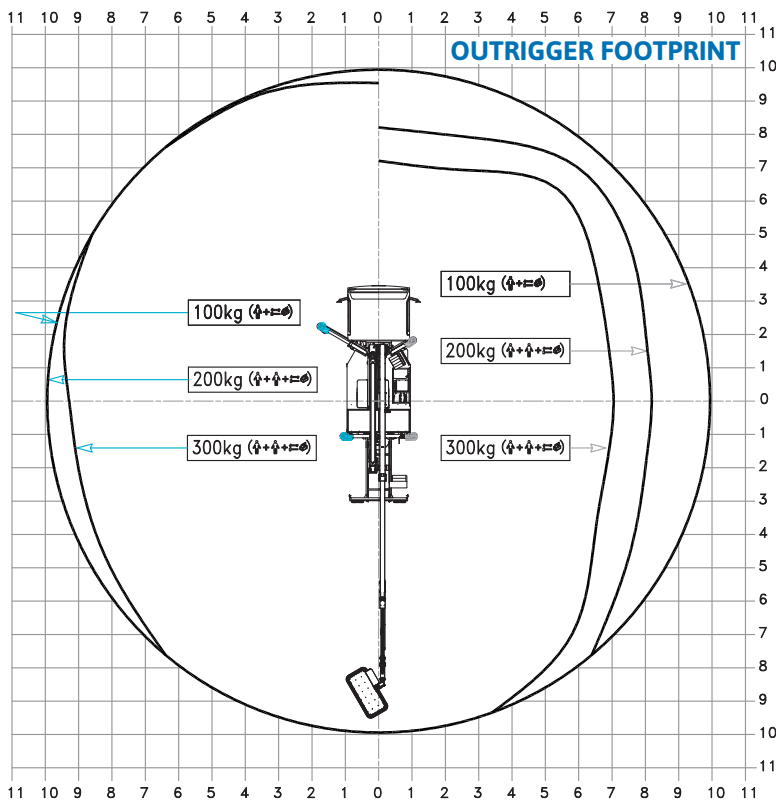

SPECIFICATION

CTEZED 21.3 JHV NISSAN 3,5t

WORKING ENVELOPE

* outreach and height max values and repeatability can change within $\pm 3\%$ due to manufacturing variation and working condition.

DIMENSIONS

CTE S.p.A.
 Headquarter 7 Via Caproni - Rovereto (TN) IT, 38068
 Ph. +39 0464 48.50.50 - Fax +39 0464 48.50.99
 info@ctelift.com - www.ctelift.com
 Factory 5 Loc. Terramatta - Rivoli Veronese (VR) IT, 37010
 CTE UK Ltd Enderby Leicestershire - UK