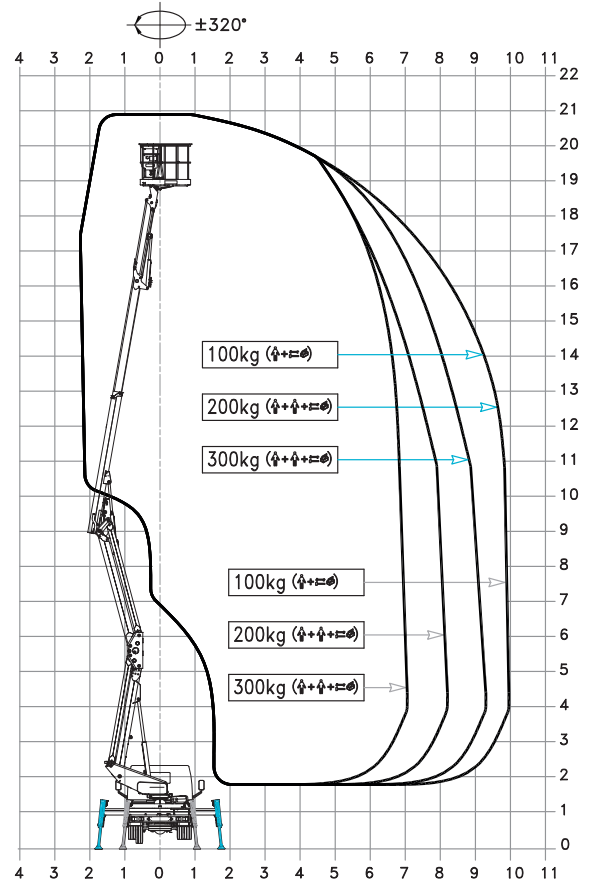

SPECIFICATION

CTEZED 21.3 JHV NISSAN 3,5t

WORKING ENVELOPE

* outreach and height max values and repeatability can change within $\pm 3\%$ due to manufacturing variation and working condition.

DIMENSIONS

CTE S.p.A.
 Headquarter 7 Via Caproni - Rovereto (TN) IT, 38068
 Ph. +39 0464 48.50.50 - Fax +39 0464 48.50.99
 info@ctelift.com - www.ctelift.com
 Factory 5 Loc. Terramatta - Rivoli Veronese (VR) IT, 37010
 CTE UK Ltd Enderby Leicestershire - UK