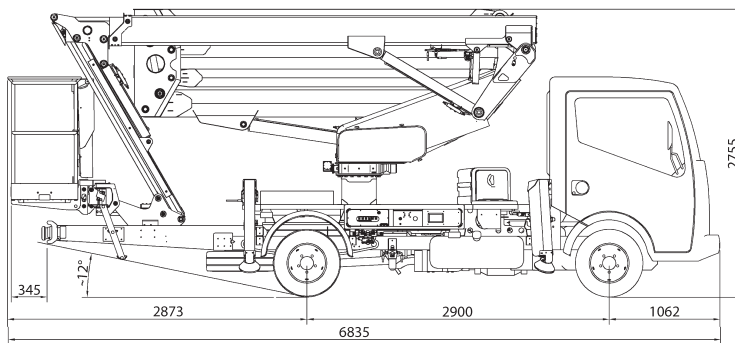

SPECIFICATION

CTEZED 21.3 JHV NISSAN 3,5t

WORKING ENVELOPE

* outreach and height max values and repeatability can change within $\pm 3\%$ due to manufacturing variation and working condition.

DIMENSIONS

CTE S.p.A.
 Headquarter 7 Via Caproni - Rovereto (TN) IT, 38068
 Ph. +39 0464 48.50.50 - Fax +39 0464 48.50.99
 info@ctelift.com - www.ctelift.com
 Factory 5 Loc. Terramatta - Rivoli Veronese (VR) IT, 37010
 CTE UK Ltd Enderby Leicestershire - UK